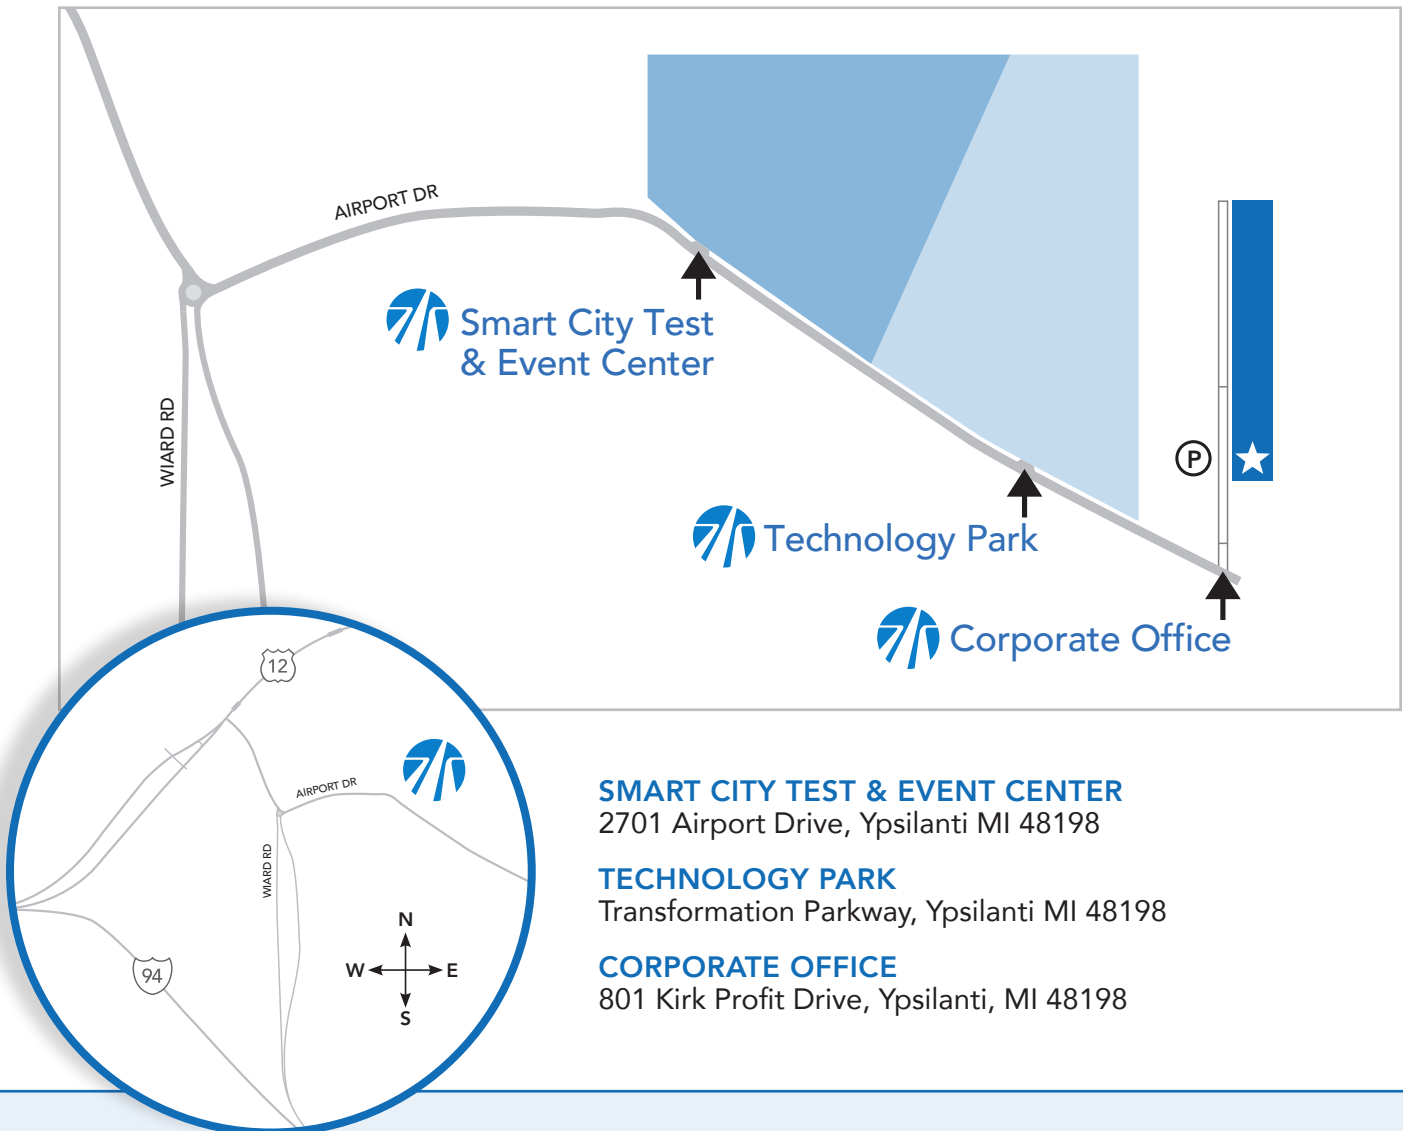

# American Center for Mobility

CONNECTED. AUTOMATED. VALIDATED.

## SMART CITY TEST & EVENT CENTER

2701 Airport Drive, Ypsilanti MI 48198

### FROM I-94 EAST:

1. Exit 185 to US-12 E
2. Turn Right on Wiard Road
3. Take the second exit at the roundabout to Airport Dr.
4. The ACM entrances will be on the left-hand side

### FROM I-94 WEST:

1. Exit 186 to Willow Run Airport/Wiard Road
2. Take the first exit at the roundabout to Airport Dr.
3. Through roundabout to Eastbound Airport Dr.
4. The ACM entrances will be on the left-hand side